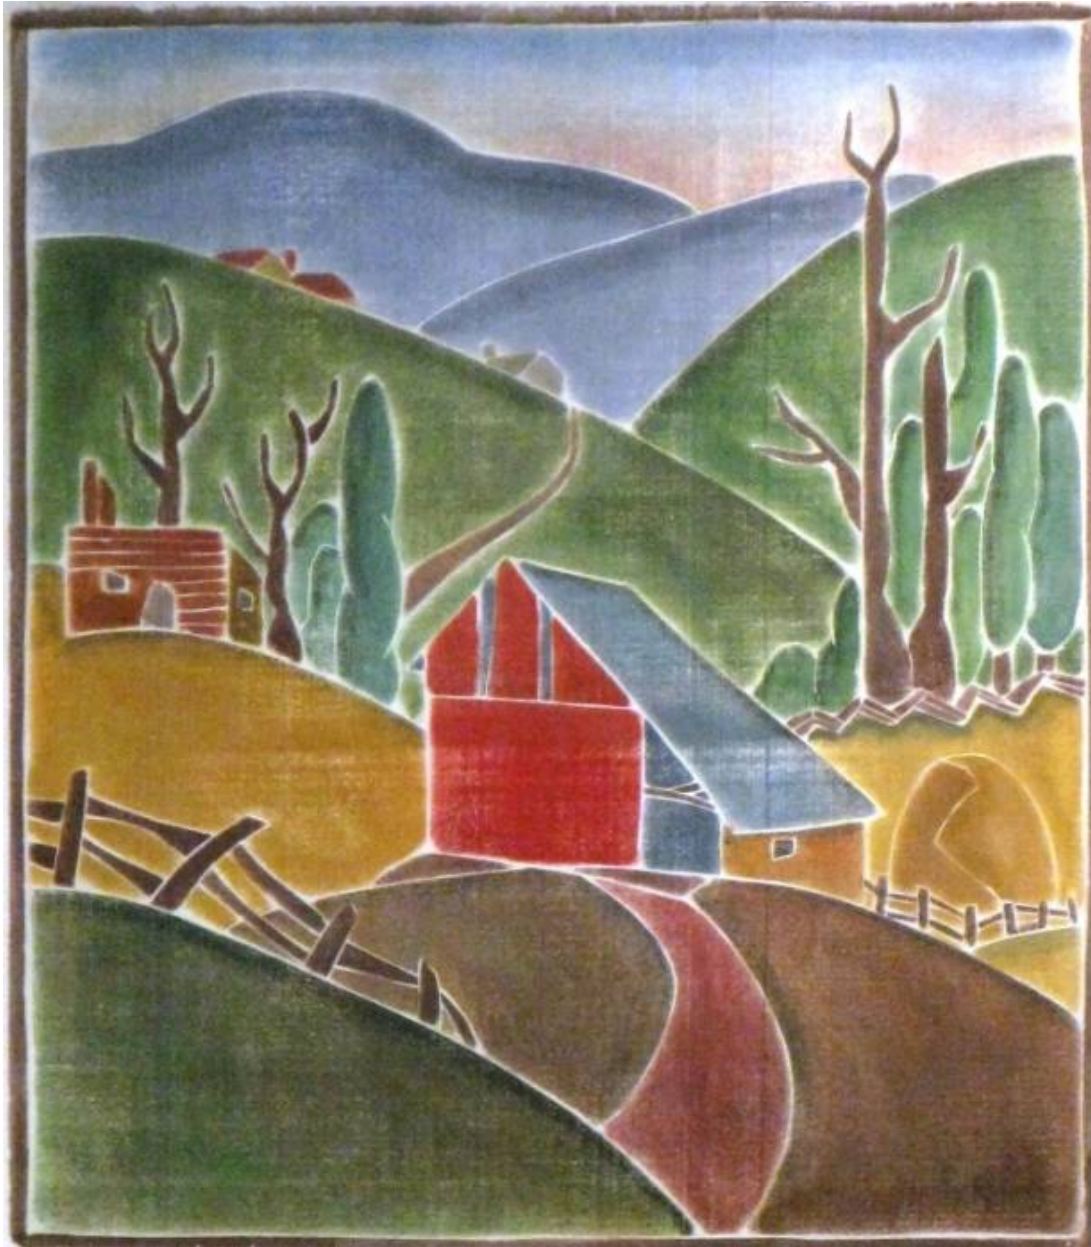

THE ART STORE

Grace Martin Taylor (Estate), *Red Barn*
Woodblock Print, 13 1/2 x 12 in. (34.3 x 30.5 cm)
0311-GMT