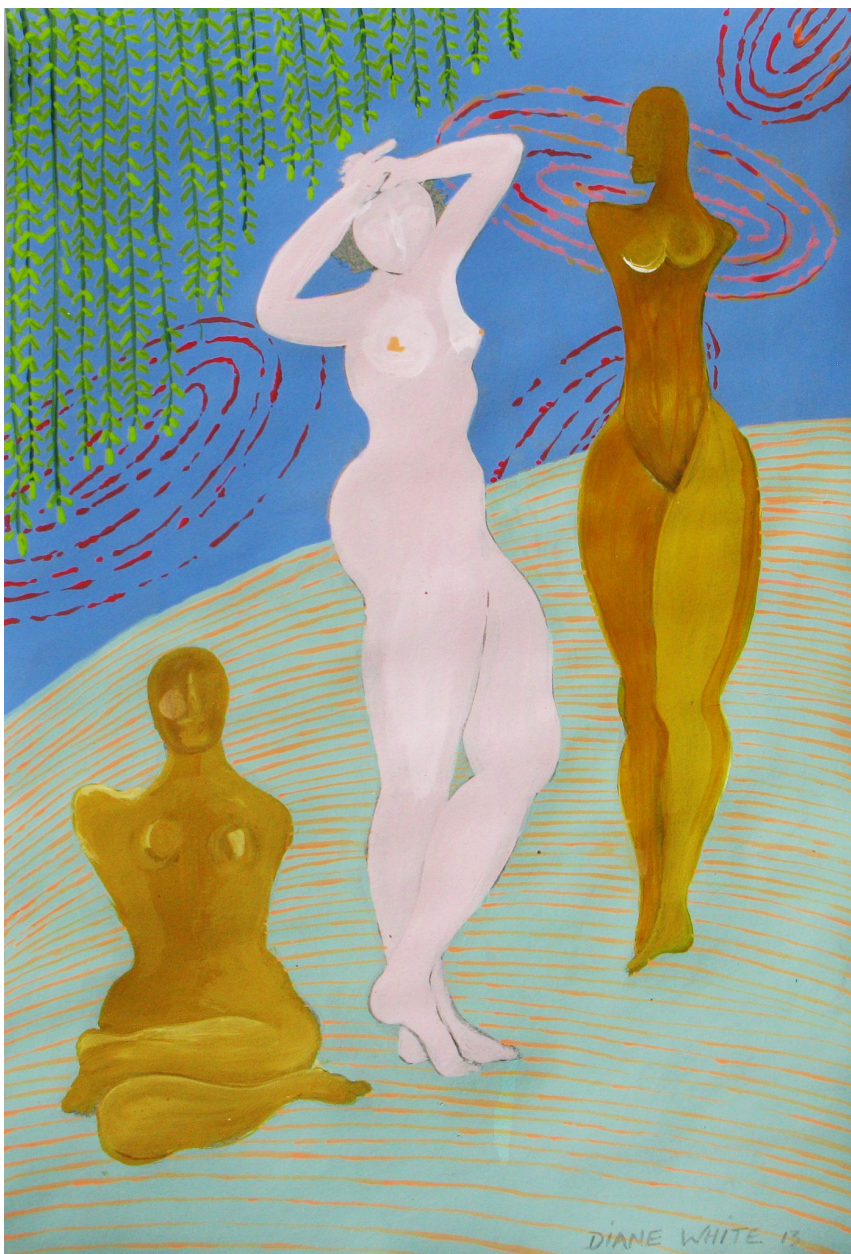

# THE ART STORE

Diane White, *Models*, 2013  
Paint on Paper, 10 x 14 3/4 in. (25.4 x 37.5 cm)  
0232-DWH, Sold