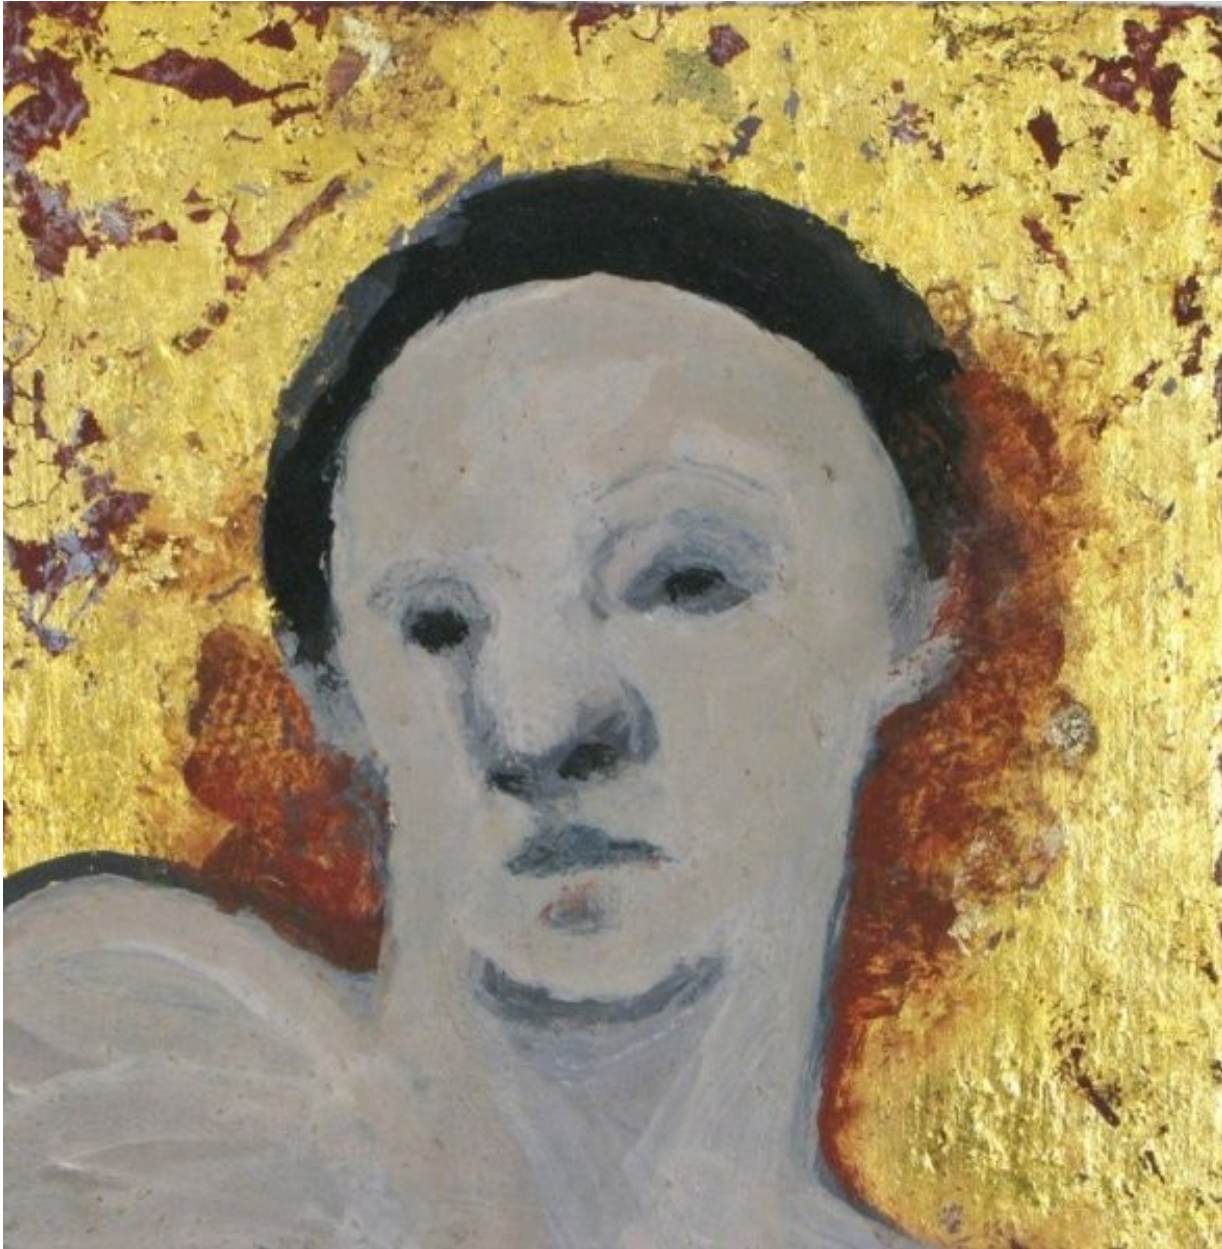

# THE ART STORE

Selina Trieff (Estate), *Head*, 2008  
Oil Paint and Gold Leaf on Panel, 5 x 5 in. (12.7 x 12.7 cm)  
0123-STR