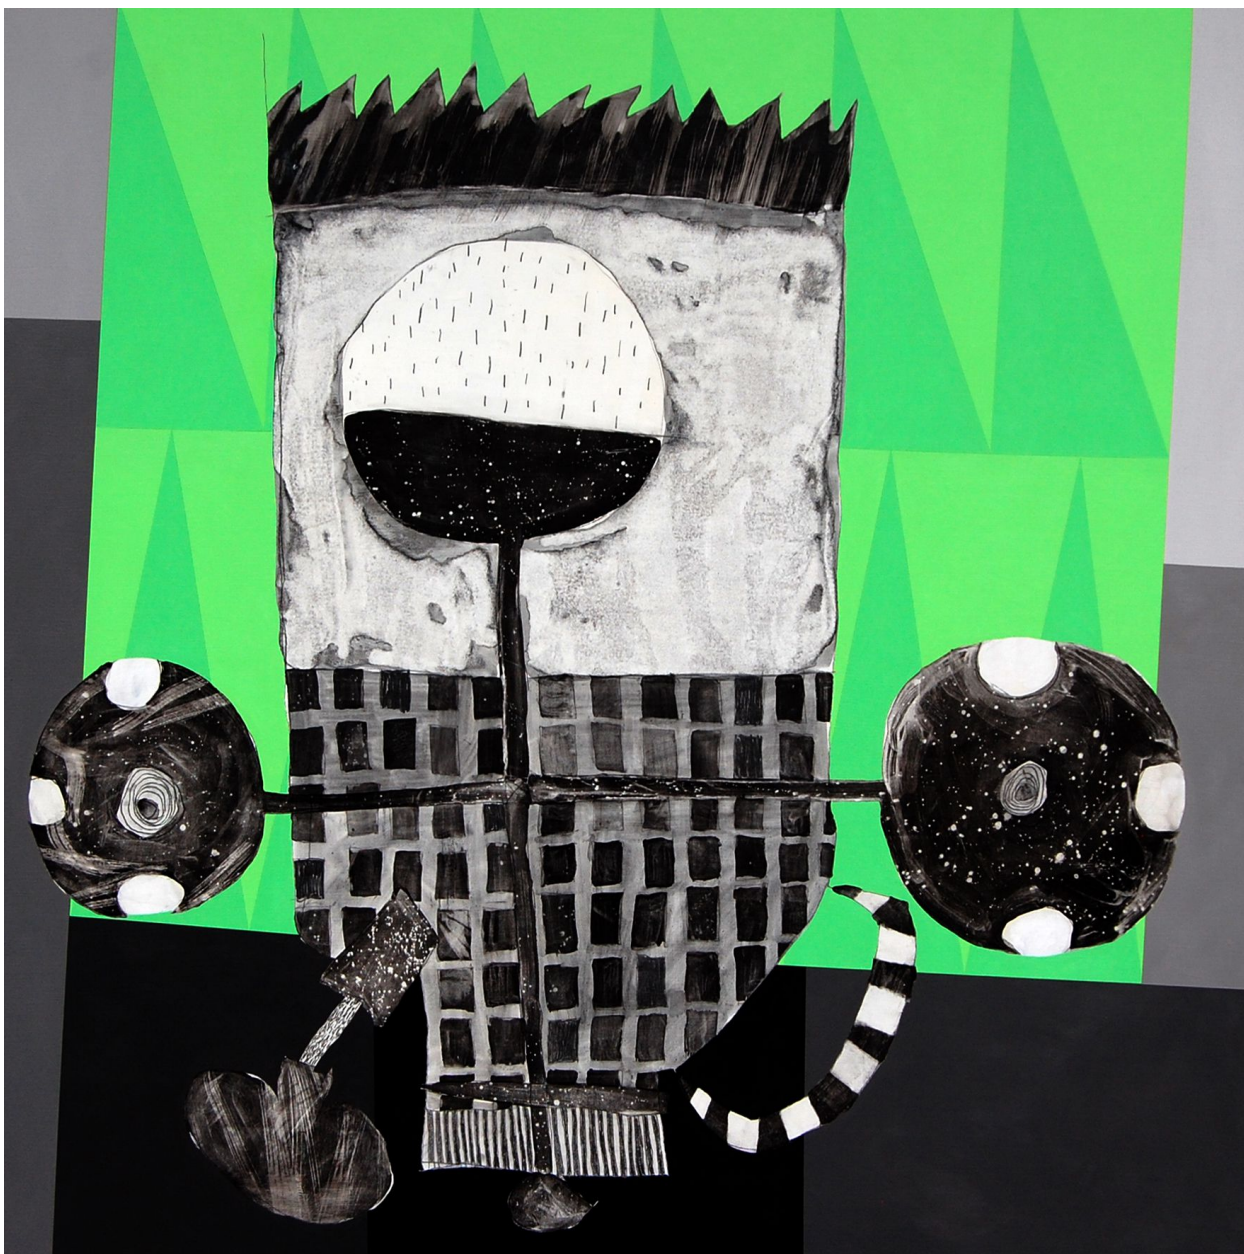

THE ART STORE

Tommy White, *Lester Burnham is my Hero*, 2013
Acrylic and Graphite on Panel, 36 x 36 in. (91.4 x 91.4 cm), 0024-TWH