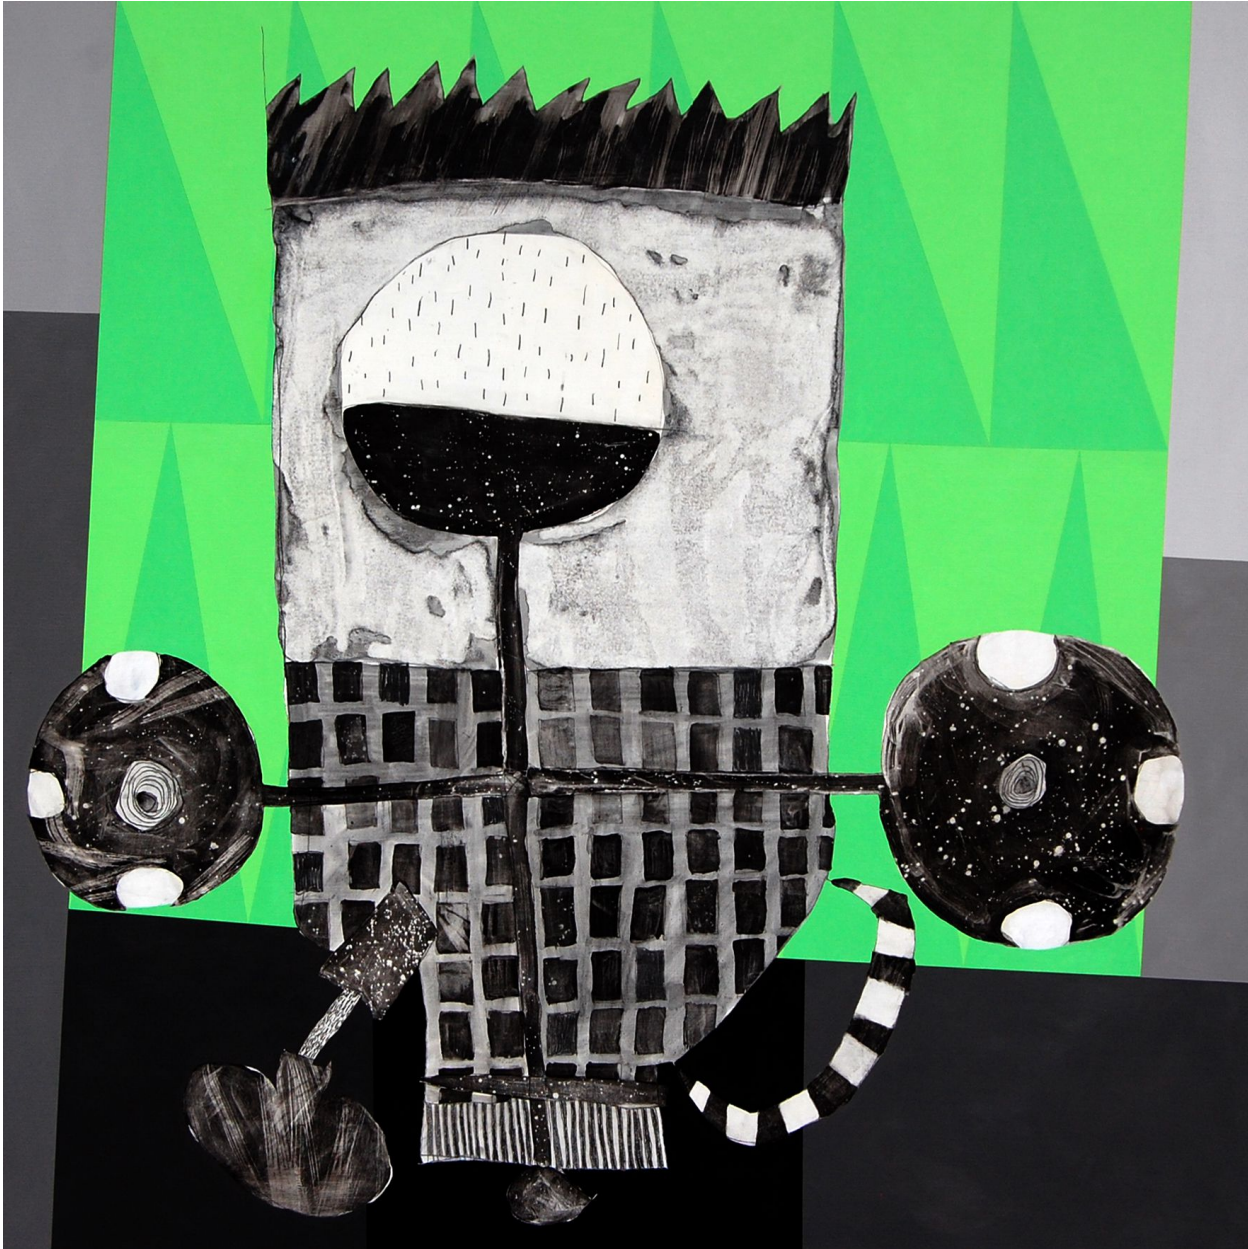

THE ART STORE

Tommy White, *Lester Burnham is my Hero*, 2013
Acrylic and Graphite on Panel, 36 x 36 in. (91.4 x 91.4 cm), 0024-TWH