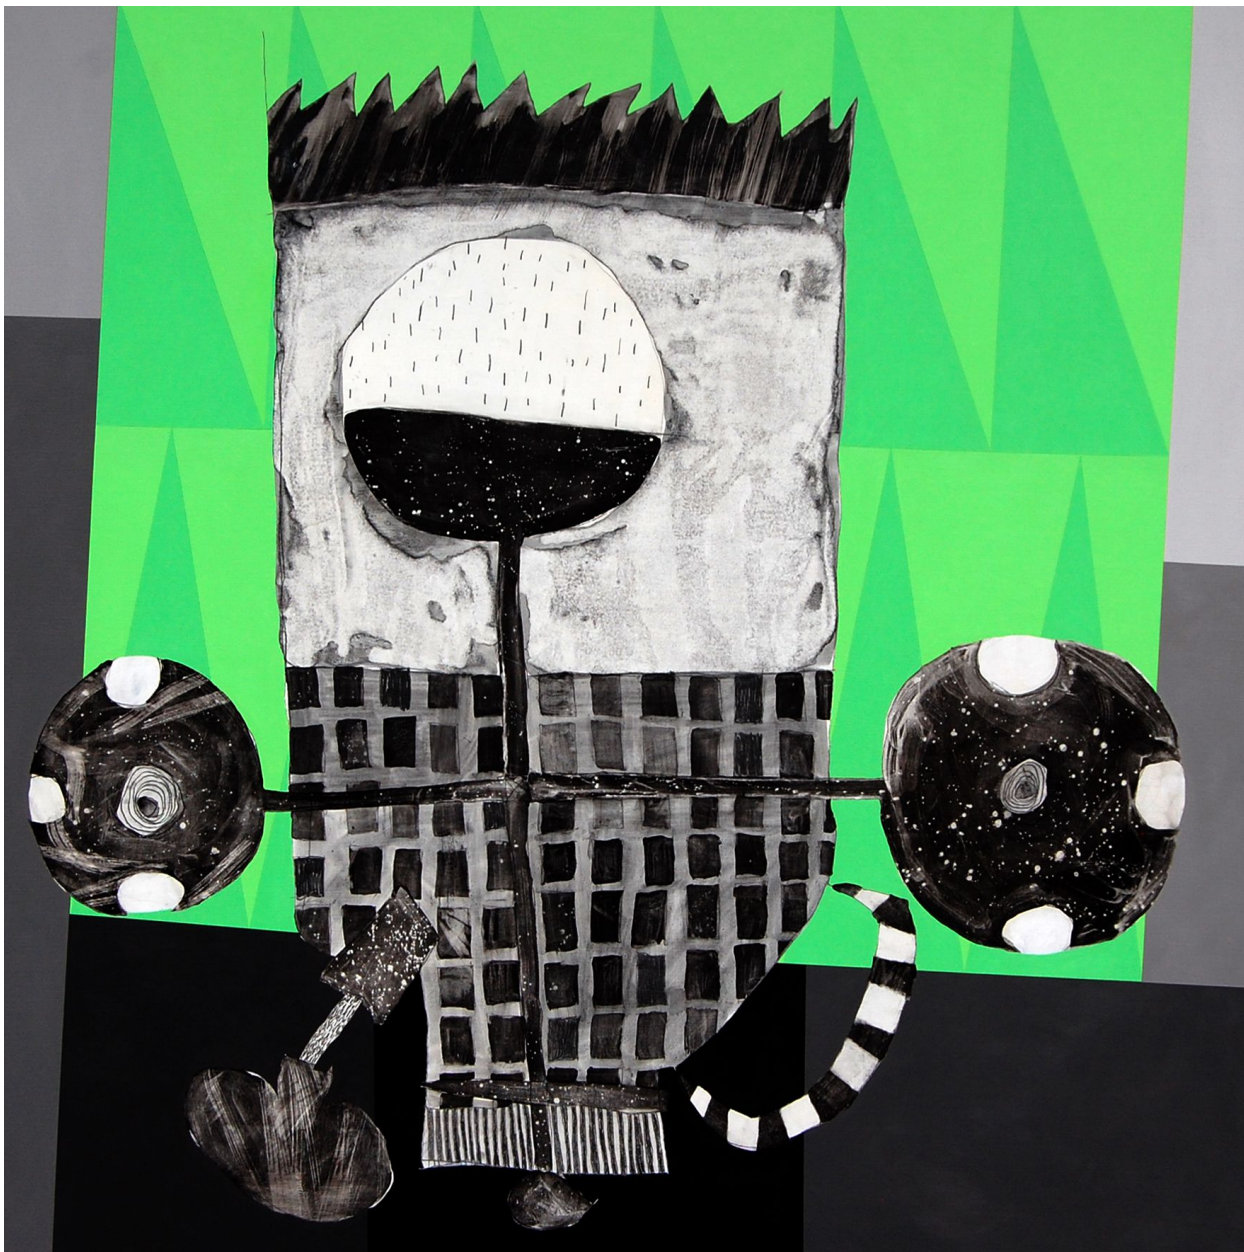

THE ART STORE

Tommy White, *Lester Burnham is my Hero*, 2013
Acrylic and Graphite on Panel, 36 x 36 in. (91.4 x 91.4 cm)
0024-TWH