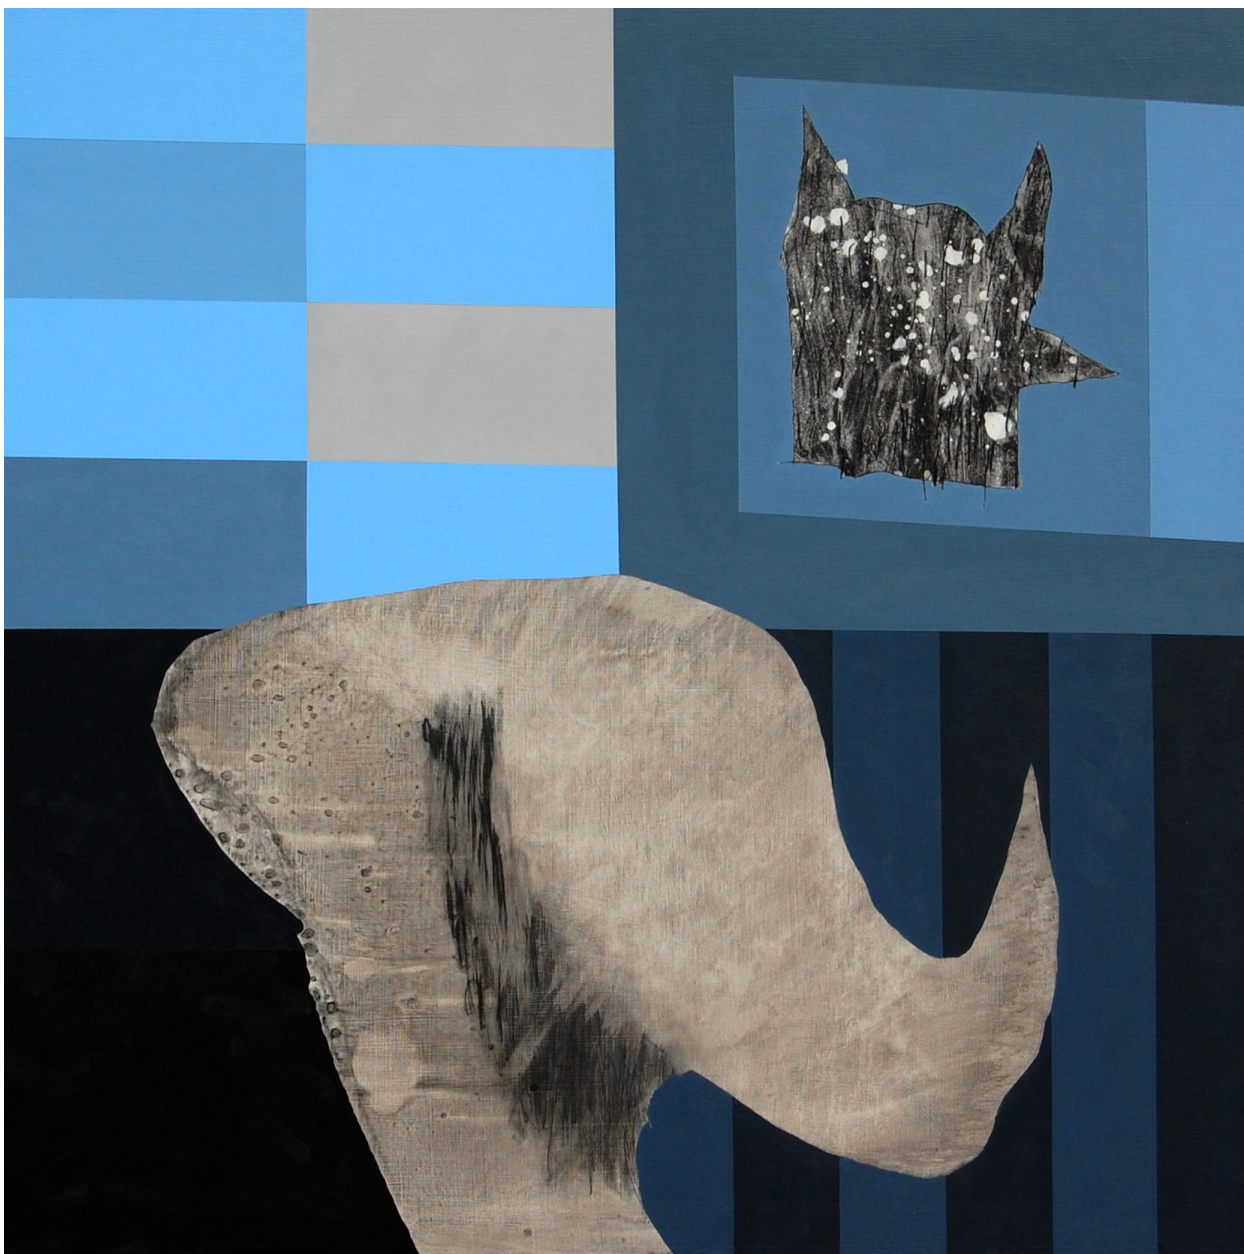

THE ART STORE

Tommy White, *Dark Knight*, 2013
Acrylic and Graphite on Panel, 24 x 24 in. (61 x 61 cm)
0031-TWH