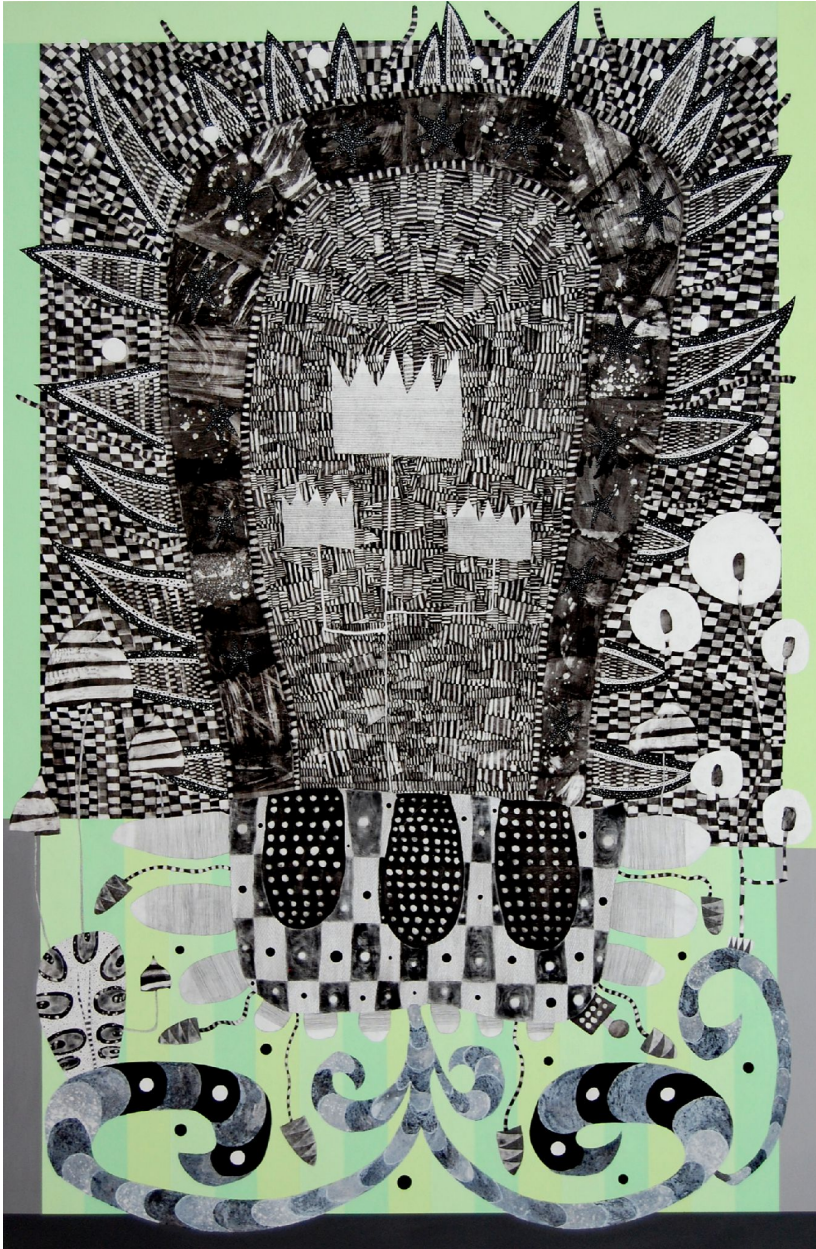

THE ART STORE

Tommy White, *El Jardin de la Noche*, 2016
Acrylic and Graphite on Panel, 38 x 58 in. (96.5 x 147.3 cm), 0049-TWH