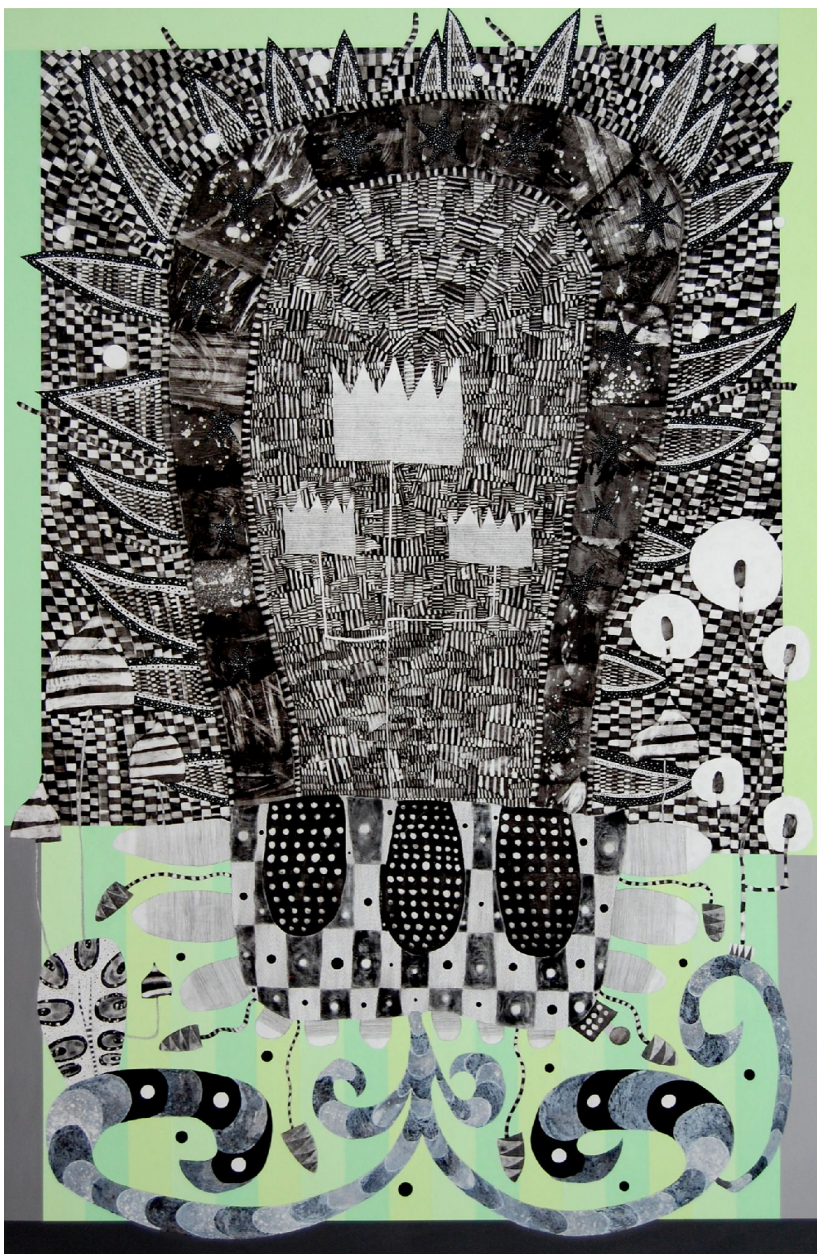

# THE ART STORE

Tommy White, *El Jardin de la Noche*, 2016  
Acrylic and Graphite on Panel, 38 x 58 in. (96.5 x  
147.3 cm), 0049-TWH