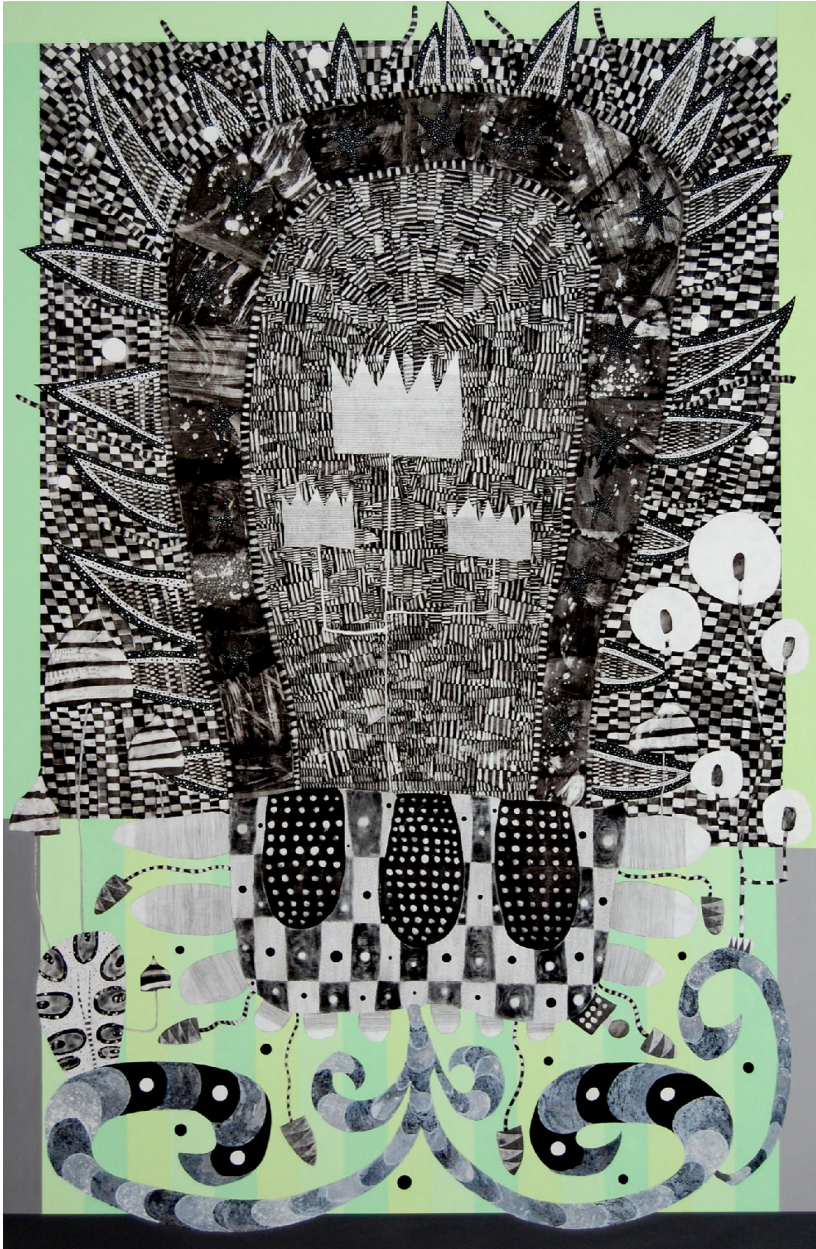

THE ART STORE

Tommy White, *El Jardin de la Noche*, 2016
Acrylic and Graphite on Panel, 38 x 58 in. (96.5 x
147.3 cm)
0049-TWH