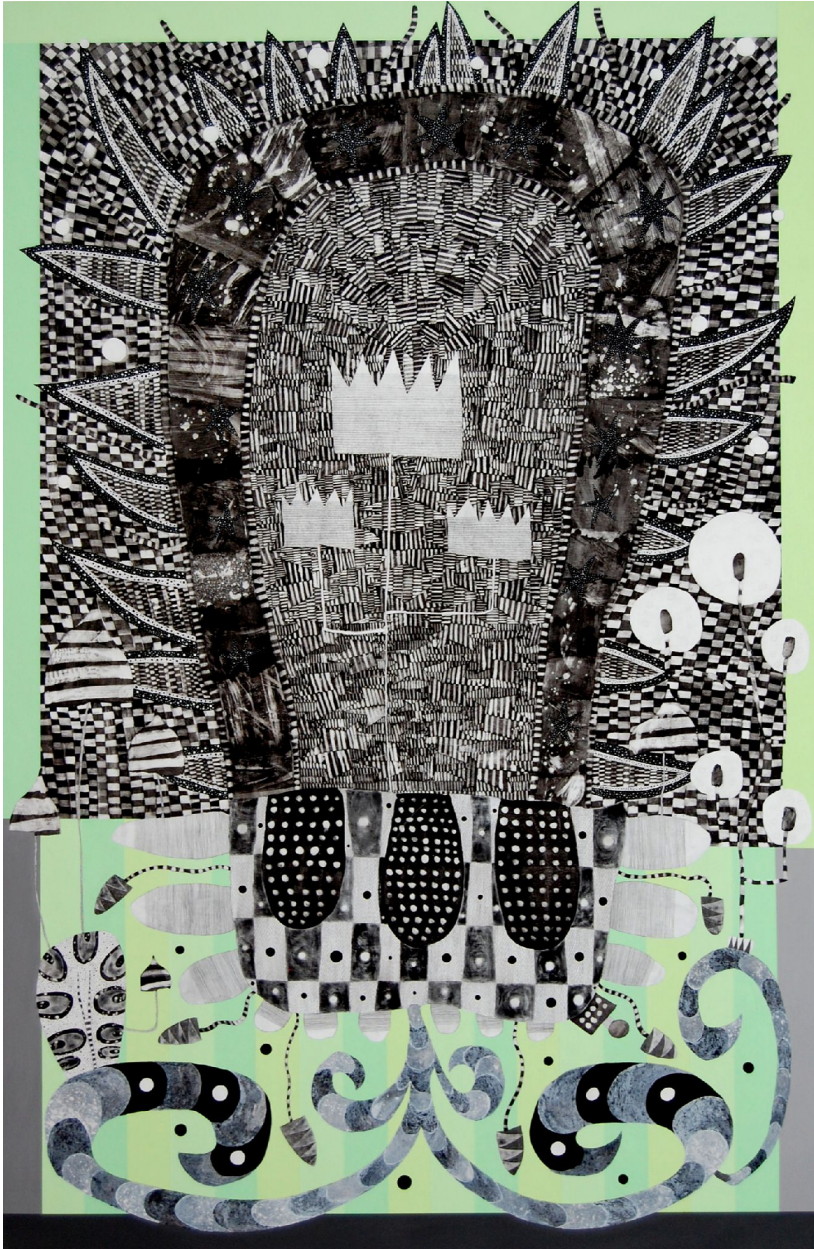

# THE ART STORE

Tommy White, *El Jardin de la Noche*, 2016  
Acrylic and Graphite on Panel, 38 x 58 in. (96.5 x  
147.3 cm)  
0049-TWH