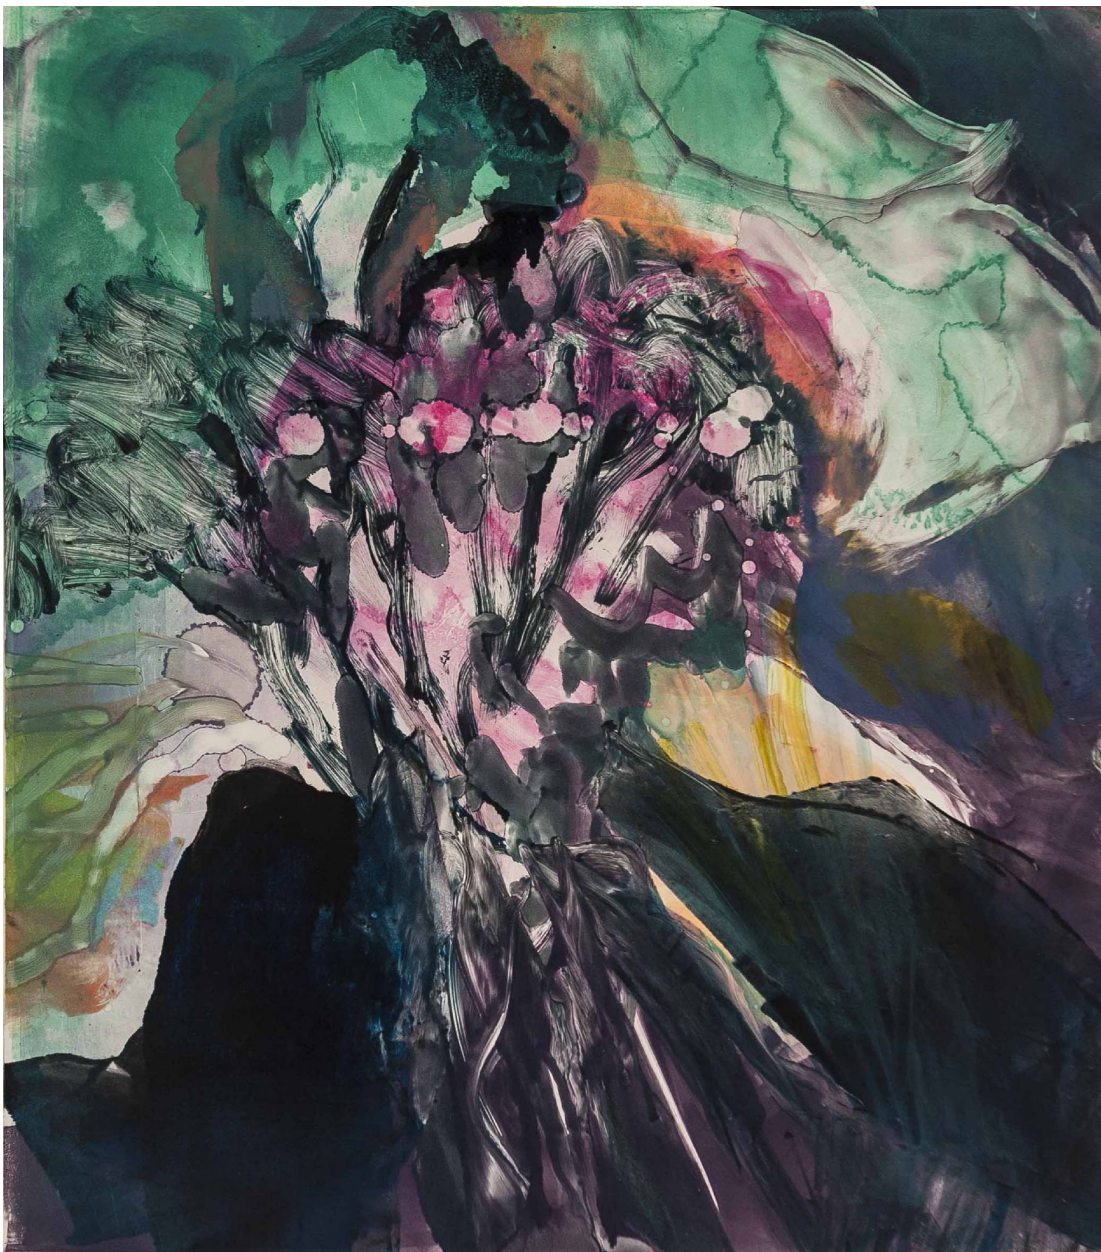

THE ART STORE

Katherine Kadish, *Stems and Leaves*
Monotype with Lithograph Ink, 23 3/4 x 21 in.
0126-KKA