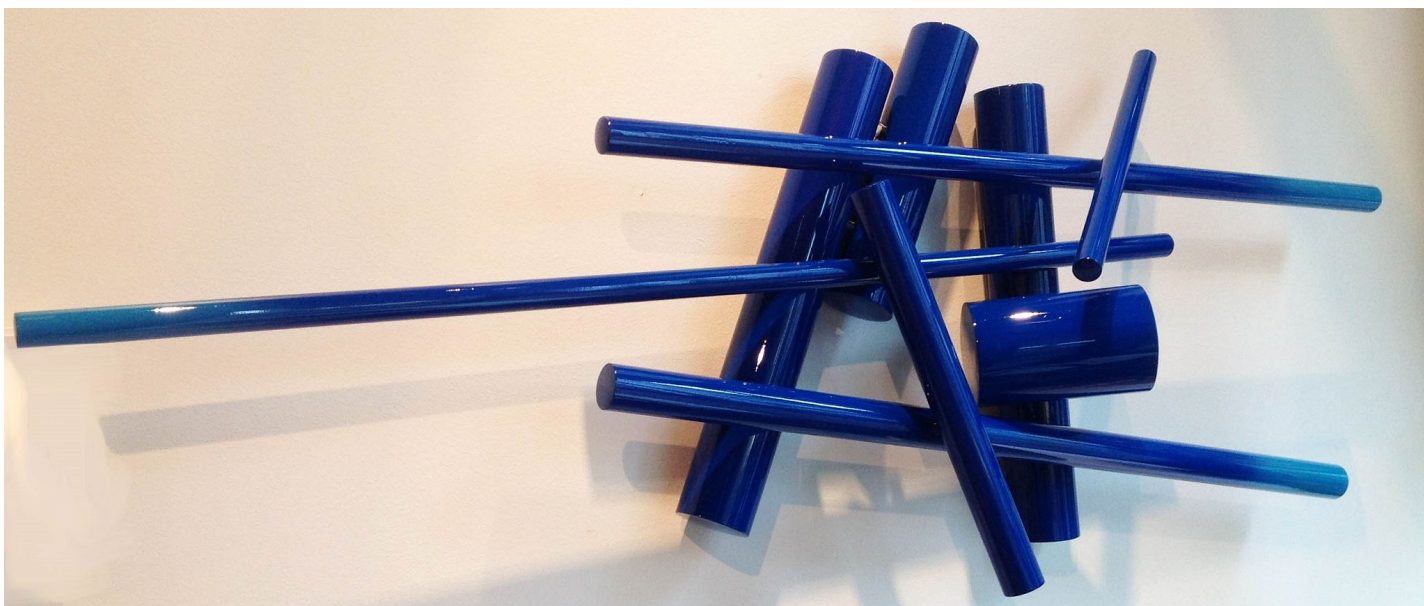

THE ART STORE

George Snyder, *DB16*, 2016

Automotive Paint on PVC, Wall Assemblage, 20 x 46 x 8 in. (50.8 x 116.8 x 20.3 cm)

0250-GSN