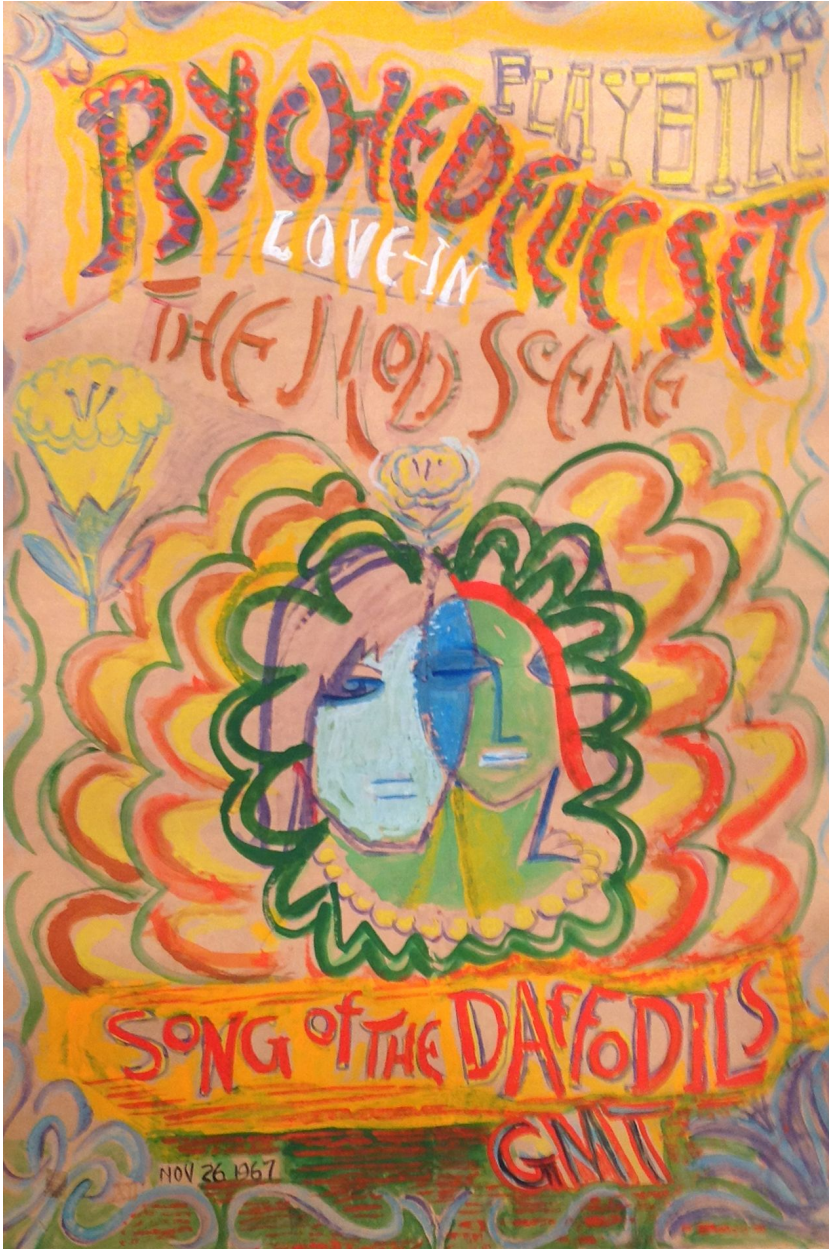

THE ART STORE

Grace Martin Taylor (Estate), *Playbill Psychedelic Set*,
Nov. 26, 1967
Tempera on Paper, 23 3/4 x 35 1/2 in.
0638-GMT