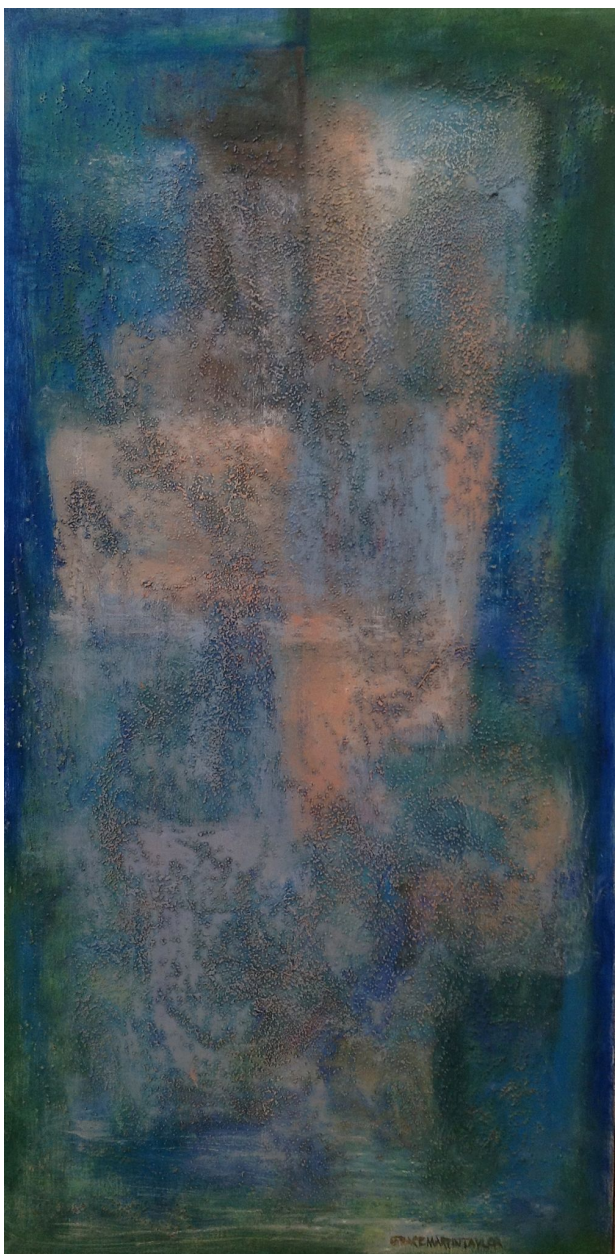

THE ART STORE

Grace Martin Taylor (Estate), *Flowers in Blue Window*, c1970
Acrylic and Sand on Canvas, 20 x 40 in.
0639-GMT