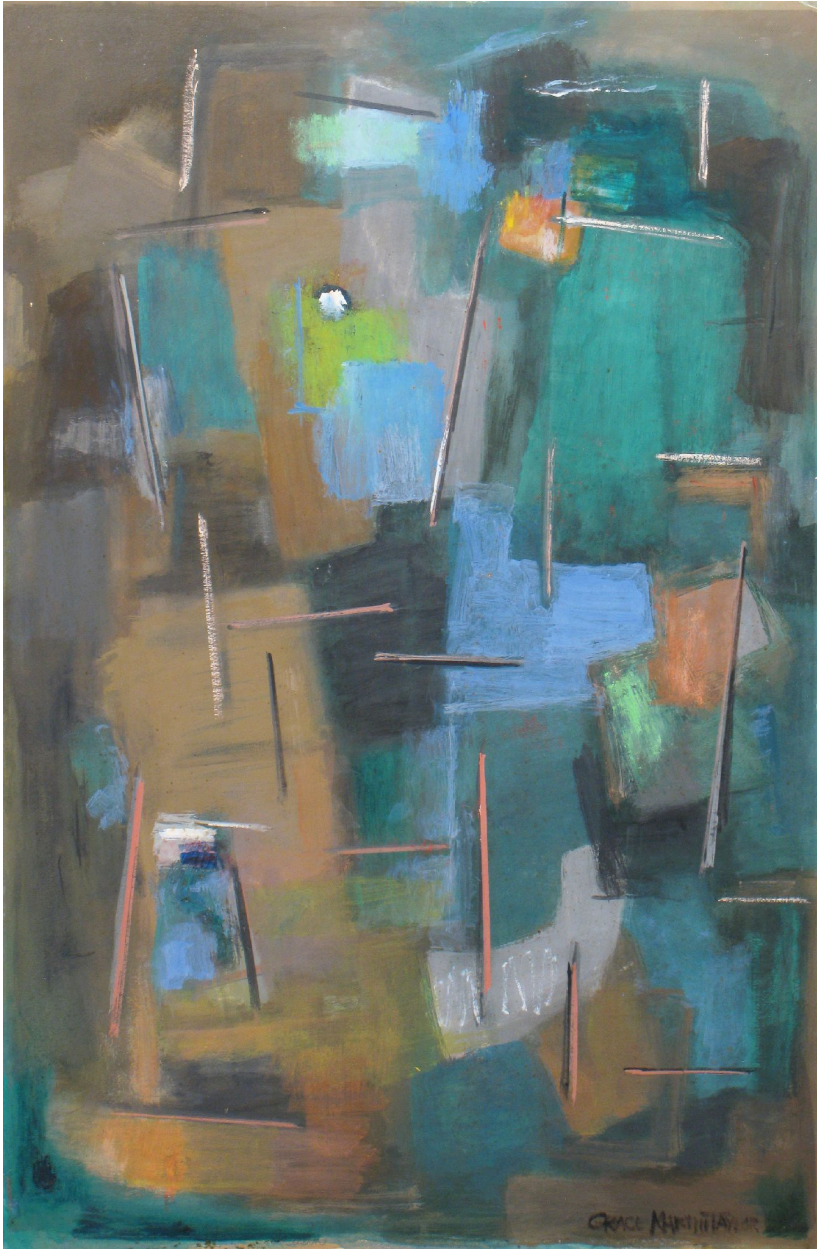

THE ART STORE

Grace Martin Taylor (Estate), *Lines on Green*, 1971
Casein, 31 x 21 1/2 in.
0775-GMTS