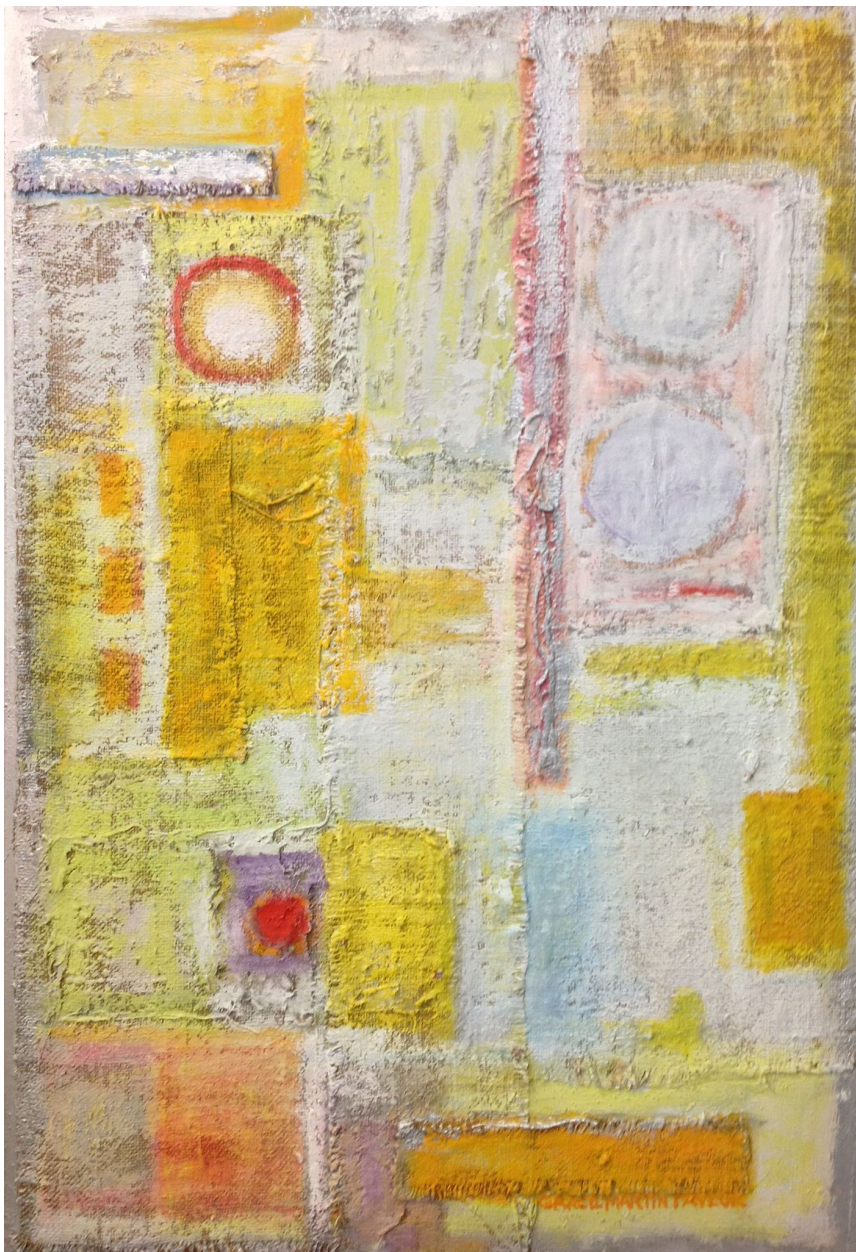

THE ART STORE

Grace Martin Taylor (Estate), *Yellow Circle*, 1972
Oil, Enamel, burlap, 37 3/4 x 25 in.
0839-GMTS